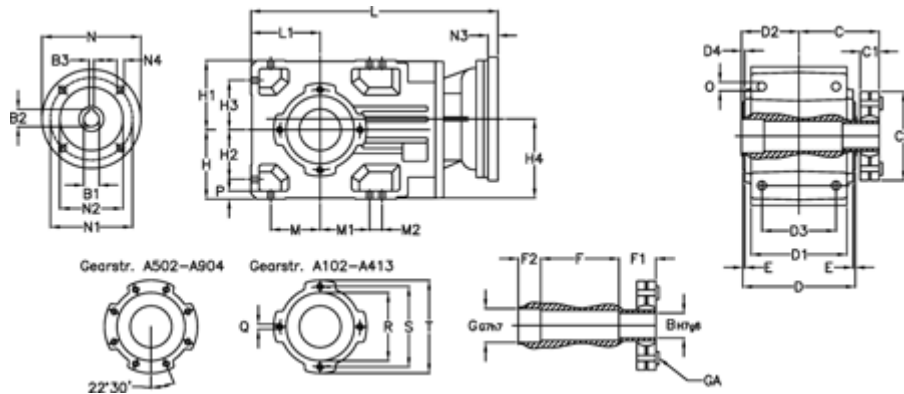

Data Sheet

Article number: 29600100555240

Description: Bevel helical gearbox
A102US-5,5-P100B5

Measures

B = 30	D1 = 95	F2 = 36	L = 312.0	N3 = -
B1 = 28	D2 = 60	G = 32	L1 = 70	N4 = M12x16
B2 = 31.3	D3 = 75	GA = 14,5 NM	M = 50.0	O = 9.5
B3 = 8	d4 = 4.5	H = 70	M1 = 50.0	P = 9
C = 89.5	Description = A102US-xx-P100 B5	H1 = 70	M2 = -	Q = M8x12
C1 = 23	E = 3.0	H2 = 50.0	N = 250	R = 80
C2 = 72.0	F = 77.5	H3 = 50.0	N1 = 215	S = 100
D = 117	F1 = 36.0	H4 = 83.0	N2 = 180	T = 120